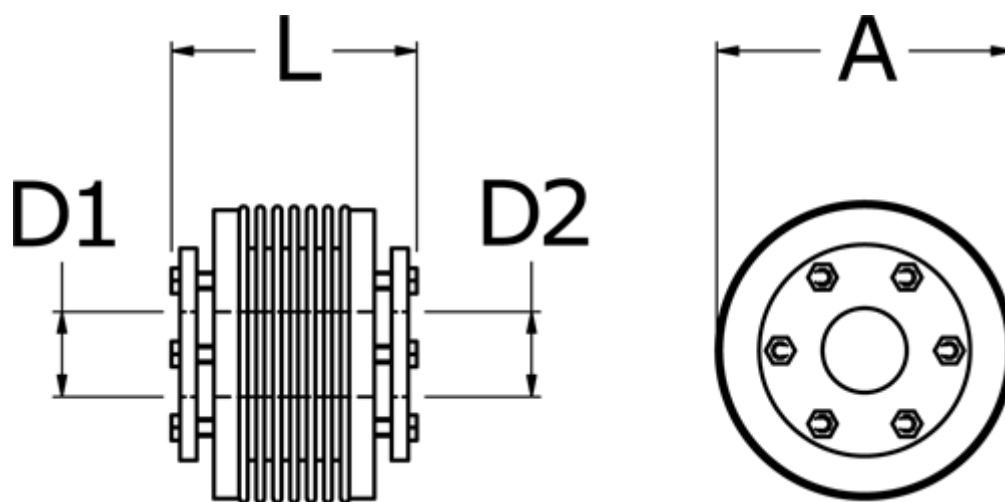

Data Sheet

Article number: 3330500300531818

Description: Bellow coupling type 5 size30
Length 53 mm, bore 18/18 mm

Measures

A	= 56
D1	= 18
D2	= 18
L	= 53
Nom. torque NM (Tkn)	= 30